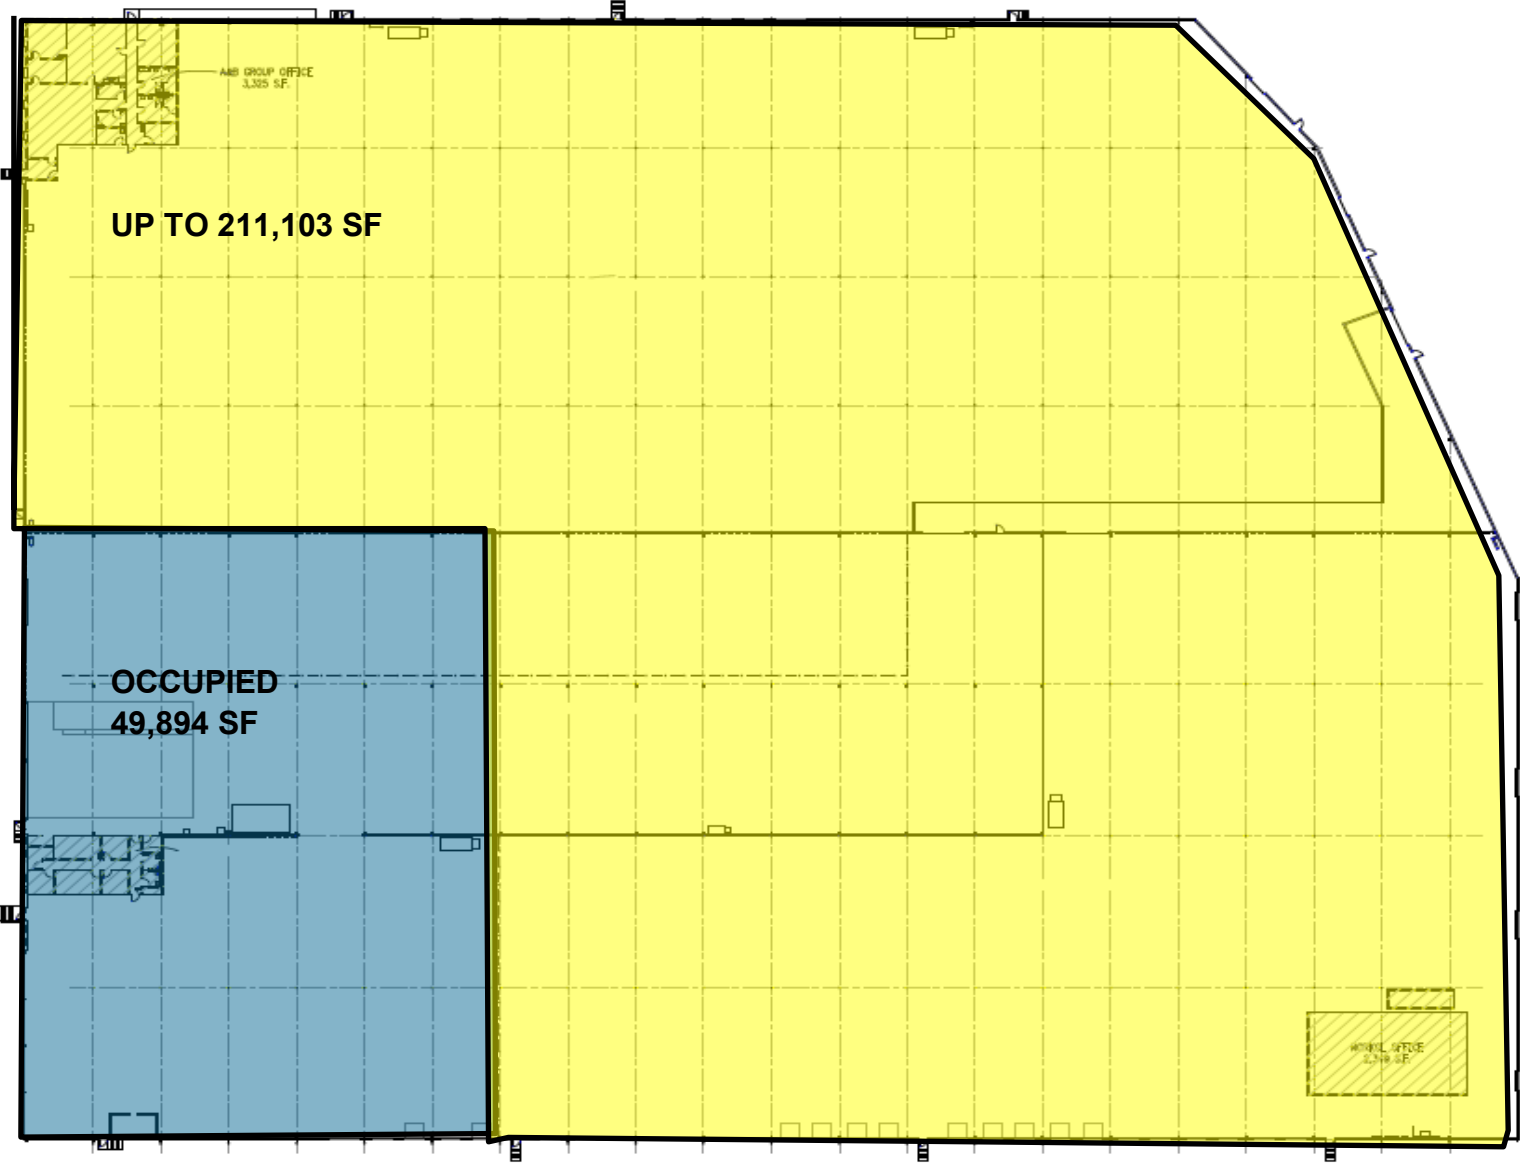

1800 Ogletown Road
Newark, Delaware

EXISTING FLOOR PLAN - 256,805 S.F.
001 11 2014